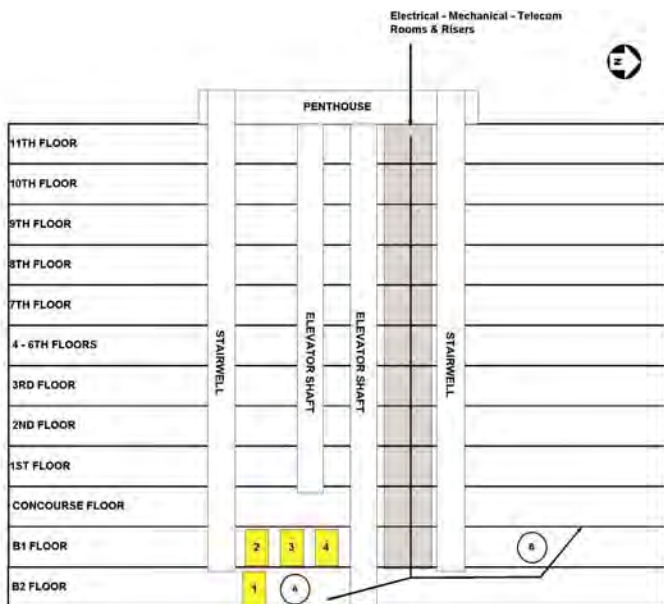

THE CRESCENT ADVANTAGE.

FOUR GREENWAY PLAZA PREMIER OFFICE SPACE WITH A TELECOMMUNICATIONS ADVANTAGE

TELECOMMUNICATIONS AMENITIES

In-building:

- Voice And High-speed Data
- High Speed Internet
- Captivate Network
- Cable Television Services
- Fiber From Multiple Providers
- Complete Telecom Diversity
- Fiber Based Telecom Services
- Shared Tenant Services
- Choice Of Eight Providers
- Multiple Points Of Entry
- Riser Closets On Each Floor
- Riser Closets Stacked Vertically

- Controlled & Secured Space
- Plenty Of Vertical Riser Space

Rooftop:

- 180 Degree Coverage Area
- Plenty Of Rooftop Space
- Antenna & Satellite Dish Space
- Easy Access To Roof & Riser Space

Power Services:

- Ample Electrical Supply
- Emergency Generator Space

TELECOM PROVIDERS:

AboveNet	877-462-2683
AT&T	800-222-0400
Cypress	713-403-4400
Reliance Globalcom	415-901-2000
tw telecom	713-341-4000
XO	866-349-0134

CABLE TELEVISION PROVIDER:

Comcast	800-266-2278
Phonoscope	713-272-4600

This Does Not Represent An Endorsement of These Companies or Their Products by Crescent and May Change Without Notice.

TELECOM EQUIPMENT SPACE

1. AboveNet
2. Reliance Globalcom
3. AT&T
4. AT&T

TELECOM ENTRANCE CONDUITS

- (A) West Entrance Conduits to Three Greenway Plaza.
- (B) East Entrance Conduits to Richmond Ave.